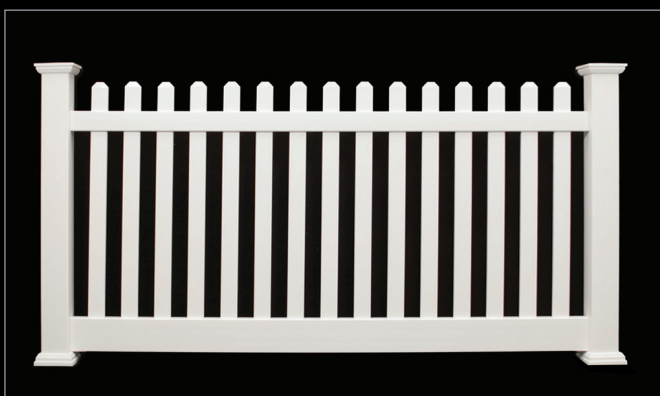

Privacy with Standard
Lattice Topper
Heights: 5' & 6'
Width: 8'
Colors: Solid or Two-Tone

Privacy with Privacy Lattice
Topper
Heights: 5' & 6'
Width: 8'
Colors: Solid or Two-Tone

Contemporary Picket Fencing

Narrow Space Straight Top
Heights: 3', 4', 5' & 6'
Width: 8'
Colors: Solid or Two-Tone

Narrow Space Dip Top
Heights: 3', 4', 5' & 6'
Width: 8'
Colors: Solid or Two-Tone

Wide Space Straight Top
Heights: 3', 4', 5' & 6'
Width: 8'
Colors: Solid or Two-Tone

Wide Space Dip Top
Heights: 3', 4', 5' & 6'
Width: 8'
Colors: Solid or Two-Tone

Classic Picket Fencing

Classic Picket
Heights: 4', 5' & 6'
Width: 8'
Colors: Solid or Two-Tone

Classic Picket Dip Top
Heights: 5' & 6'
Width: 8'
Colors: Solid or Two-Tone