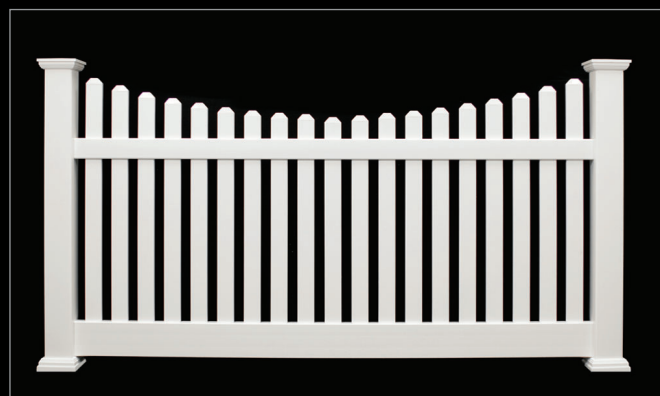

Showcase and lend privacy to your beautiful home with maintenance-free

Custom Vinyl Fencing

Privacy Fencing

Privacy Tongue & Groove
Heights: 4', 5' & 6'
Width: 8'
Colors: Solid or Two-Tone

Privacy with Closed Spindle Top
Heights: 5' & 6'
Width: 8'
Colors: Solid or Two-Tone

Privacy with Standard
Lattice Topper
Heights: 5' & 6'
Width: 8'
Colors: Solid or Two-Tone

Privacy with Privacy Lattice
Topper
Heights: 5' & 6'
Width: 8'
Colors: Solid or Two-Tone

Contemporary Picket Fencing

Narrow Space Straight Top
Heights: 3', 4', 5' & 6'
Width: 8'
Colors: Solid or Two-Tone

Narrow Space Dip Top
Heights: 3', 4', 5' & 6'
Width: 8'
Colors: Solid or Two-Tone

Wide Space Straight Top
Heights: 3', 4', 5' & 6'
Width: 8'
Colors: Solid or Two-Tone

Wide Space Dip Top
Heights: 3', 4', 5' & 6'
Width: 8'
Colors: Solid or Two-Tone

Classic Picket Fencing

Classic Picket
Heights: 4', 5' & 6'
Width: 8'
Colors: Solid or Two-Tone

Classic Picket Dip Top
Heights: 5' & 6'
Width: 8'
Colors: Solid or Two-Tone