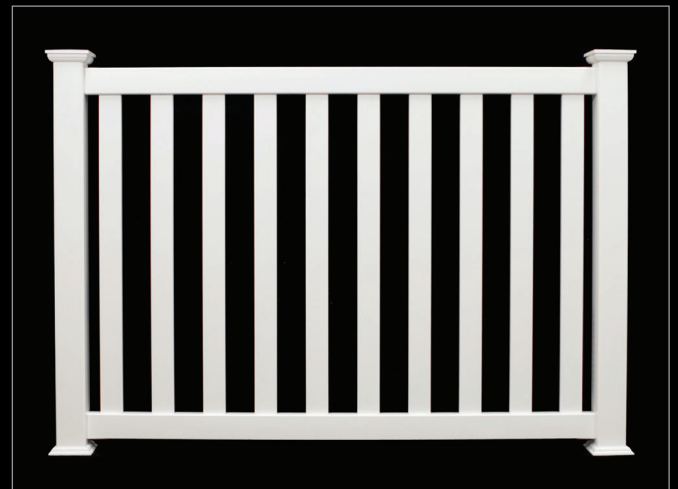

Privacy with Standard
Lattice Topper
Heights: 5' & 6'
Width: 8'
Colors: Solid or Two-Tone

Privacy with Privacy Lattice
Topper
Heights: 5' & 6'
Width: 8'
Colors: Solid or Two-Tone

Contemporary Picket Fencing

Wide Space Dip Top
Heights: 3', 4', 5' & 6'
Width: 8'
Colors: Solid or Two-Tone

Classic Picket Fencing

Classic Picket
Heights: 4', 5' & 6'
Width: 8'
Colors: Solid or Two-Tone

Classic Picket Dip Top
Heights: 5' & 6'
Width: 8'
Colors: Solid or Two-Tone

Closed Picket Fencing – Pool Code Fence

Wide Space can be customized to 4.5, 5' 6' tall. Also available in 6' sections

Narrow Space
Heights: 4'
Width: 6' and 8'
Colors: Solid or Two-Tone

Wide Space
Heights: 4'
Width: 6' and 8'
Colors: Solid or Two-Tone