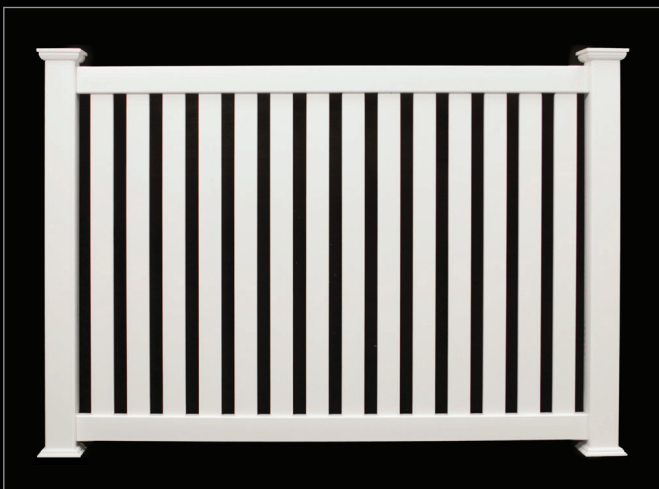

Privacy with Standard
Lattice Topper
Heights: 5' & 6'
Width: 8'
Colors: Solid or Two-Tone

Privacy with Privacy Lattice
Topper
Heights: 5' & 6'
Width: 8'
Colors: Solid or Two-Tone

Contemporary Picket Fencing

Wide Space Dip Top
Heights: 3', 4', 5' & 6'
Width: 8'
Colors: Solid or Two-Tone

Classic Picket Fencing

Classic Picket
Heights: 4', 5' & 6'
Width: 8'
Colors: Solid or Two-Tone

Classic Picket Dip Top
Heights: 5' & 6'
Width: 8'
Colors: Solid or Two-Tone

Closed Picket Fencing – Pool Code Fence

Wide Space can be customized to 4.5, 5' 6' tall. Also available in 6' sections

Narrow Space
Heights: 4'
Width: 6' and 8'
Colors: Solid or Two-Tone

Wide Space
Heights: 4'
Width: 6' and 8'
Colors: Solid or Two-Tone