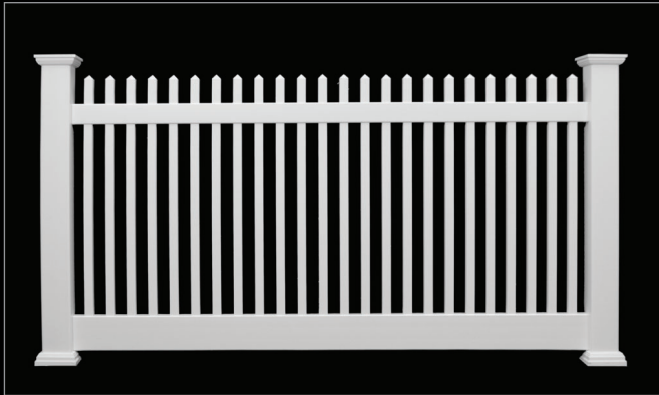

Showcase and lend privacy to your beautiful home with maintenance-free

Custom Vinyl Fencing

Privacy Fencing

Privacy Tongue & Groove
Heights: 4', 5' & 6'
Width: 8'
Colors: Solid or Two-Tone

Privacy with Closed Spindle Top
Heights: 5' & 6'
Width: 8'
Colors: Solid or Two-Tone

Privacy with Standard
Lattice Topper
Heights: 5' & 6'
Width: 8'
Colors: Solid or Two-Tone

Privacy with Privacy Lattice
Topper
Heights: 5' & 6'
Width: 8'
Colors: Solid or Two-Tone

Contemporary Picket Fencing

Wide Space Dip Top
Heights: 3', 4', 5' & 6'
Width: 8'
Colors: Solid or Two-Tone

Classic Picket Fencing

Classic Picket
Heights: 4', 5' & 6'
Width: 8'
Colors: Solid or Two-Tone

Classic Picket Dip Top
Heights: 5' & 6'
Width: 8'
Colors: Solid or Two-Tone

Closed Picket Fencing – Pool Code Fence

Wide Space can be customized to 4.5, 5' 6' tall. Also available in 6' sections

Narrow Space
Heights: 4'
Width: 6' and 8'
Colors: Solid or Two-Tone

Wide Space
Heights: 4'
Width: 6' and 8'
Colors: Solid or Two-Tone