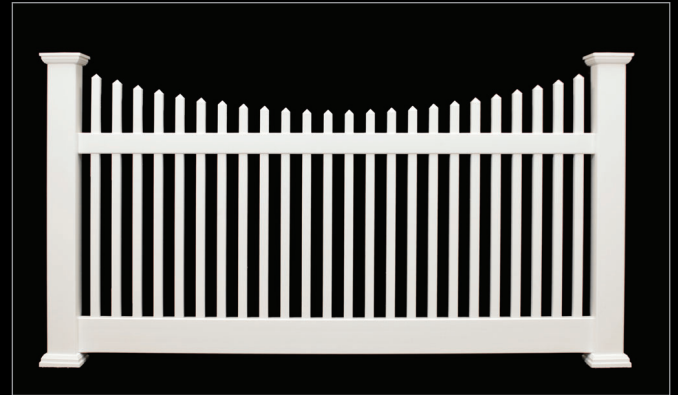

Showcase and lend privacy to your beautiful home with maintenance-free

Custom Vinyl Fencing

Privacy Fencing

Privacy Tongue & Groove
Heights: 4', 5' & 6'
Width: 8'
Colors: Solid or Two-Tone

Privacy with Closed Spindle Top
Heights: 5' & 6'
Width: 8'
Colors: Solid or Two-Tone

Privacy with Standard
Lattice Topper
Heights: 5' & 6'
Width: 8'
Colors: Solid or Two-Tone

Privacy with Privacy Lattice
Topper
Heights: 5' & 6'
Width: 8'
Colors: Solid or Two-Tone

Contemporary Picket Fencing

Wide Space Dip Top
Heights: 3', 4', 5' & 6'
Width: 8'
Colors: Solid or Two-Tone

Classic Picket Fencing

Classic Picket
Heights: 4', 5' & 6'
Width: 8'
Colors: Solid or Two-Tone

Classic Picket Dip Top
Heights: 5' & 6'
Width: 8'
Colors: Solid or Two-Tone

Closed Picket Fencing – Pool Code Fence

Wide Space can be customized to 4.5, 5' 6' tall. Also available in 6' sections

Narrow Space
Heights: 4'
Width: 6' and 8'
Colors: Solid or Two-Tone

Wide Space
Heights: 4'
Width: 6' and 8'
Colors: Solid or Two-Tone