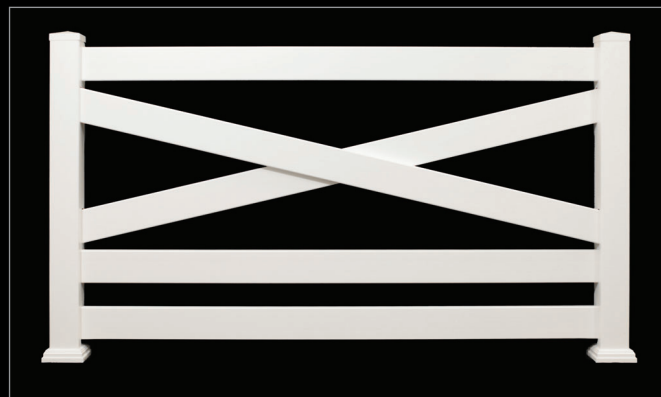

Paddock Estate
Heights: 3', 4' & 5'
Width: 8'
Available with 4, 5 & 6 Rails