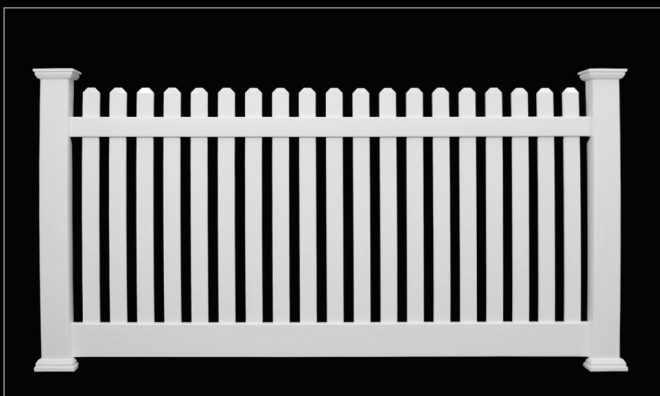

Narrow Space Dip Top
Heights: 3', 4', 5' & 6'
Width: 8'
Colors: Solid or Two-Tone