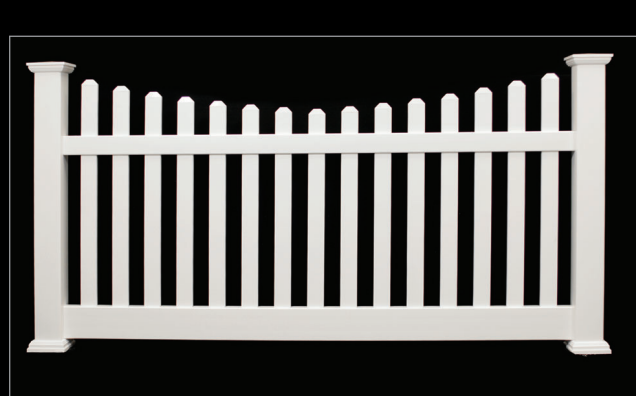

Showcase and lend privacy to your beautiful home with maintenance-free

Custom Vinyl Fencing

Privacy Fencing

Privacy Tongue & Groove
Heights: 4', 5' & 6'
Width: 8'
Colors: Solid or Two-Tone

Privacy with Closed Spindle Top
Heights: 5' & 6'
Width: 8'
Colors: Solid or Two-Tone

Privacy with Standard
Lattice Topper
Heights: 5' & 6'
Width: 8'
Colors: Solid or Two-Tone

Privacy with Privacy Lattice
Topper
Heights: 5' & 6'
Width: 8'
Colors: Solid or Two-Tone

Contemporary Picket Fencing

Narrow Space Straight Top
Heights: 3', 4', 5' & 6'
Width: 8'
Colors: Solid or Two-Tone

Narrow Space Dip Top
Heights: 3', 4', 5' & 6'
Width: 8'
Colors: Solid or Two-Tone

Wide Space Straight Top
Heights: 3', 4', 5' & 6'
Width: 8'
Colors: Solid or Two-Tone

Wide Space Dip Top
Heights: 3', 4', 5' & 6'
Width: 8'
Colors: Solid or Two-Tone

Classic Picket Fencing

Classic Picket
Heights: 4', 5' & 6'
Width: 8'
Colors: Solid or Two-Tone

Classic Picket Dip Top
Heights: 5' & 6'
Width: 8'
Colors: Solid or Two-Tone